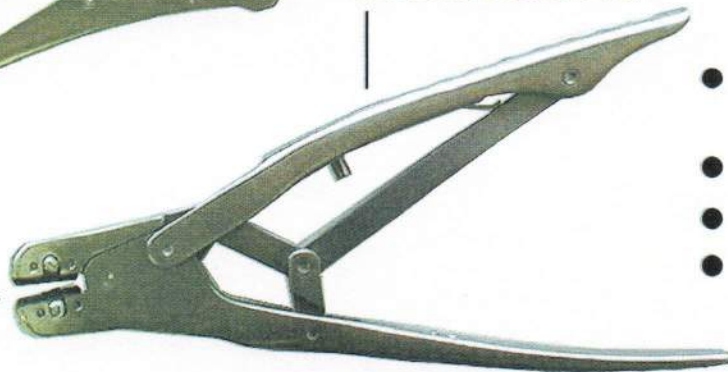

ATLAS[®] PIN & CABLE CUTTERS

FEATURES:

- Double the Power of a Standard Pin Cutter
- Unique Leverage Force Torque System
- 100 % German Stainless Steel Construction

Model # 6500
Extractor Plier Forcep

Model # 6300
Pin - Wire
End & Side Cutter
max. 1.6 mm

Model #6400
Cable Cutter
for cables up to 2.0 mm

Model #6200
Pin - Wire Side Cutter
max. 3.0 mm
with Rubber Jaw Pads

- Replaceable Tungsten Carbide Blades
- Replaceable Rubber Pads
- TiN Coated Jaws
- Steam Autoclavable