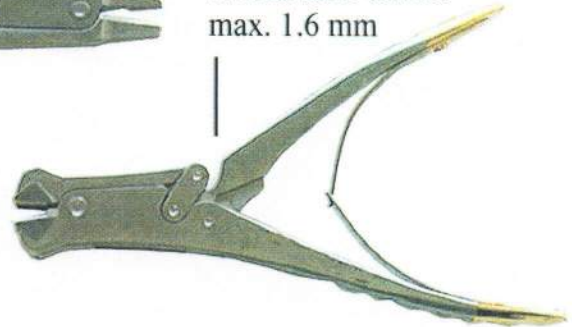

ATLAS[®] PIN & CABLE CUTTERS

FEATURES:

- Double the Power of a Standard Pin Cutter
- Unique Leverage Force Torque System
- 100 % German Stainless Steel Construction

Model # 6500
Extractor Plier Forcep

Model # 6300
Pin - Wire
End & Side Cutter
max. 1.6 mm

Model #6400
Cable Cutter
for cables up to 2.0 mm

Model #6200
Pin - Wire Side Cutter
max. 3.0 mm
with Rubber Jaw Pads

- Replaceable Tungsten Carbide Blades
- Replaceable Rubber Pads
- TiN Coated Jaws
- Steam Autoclavable