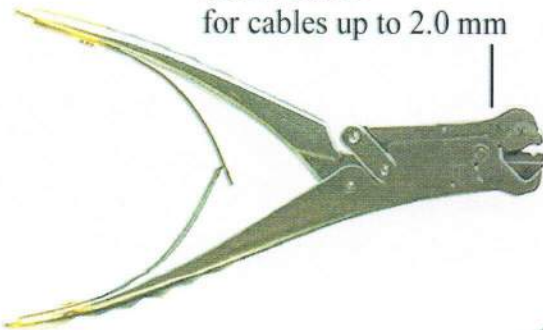

ATLAS[®] PIN & CABLE CUTTERS

FEATURES:

- Double the Power of a Standard Pin Cutter
- Unique Leverage Force Torque System
- 100 % German Stainless Steel Construction

Model # 6500
Extractor Plier Forcep

Model # 6300
Pin - Wire
End & Side Cutter
max. 1.6 mm

Model #6400
Cable Cutter
for cables up to 2.0 mm

Model #6200
Pin - Wire Side Cutter
max. 3.0 mm
with Rubber Jaw Pads

- Replaceable Tungsten Carbide Blades
- Replaceable Rubber Pads
- TiN Coated Jaws
- Steam Autoclavable